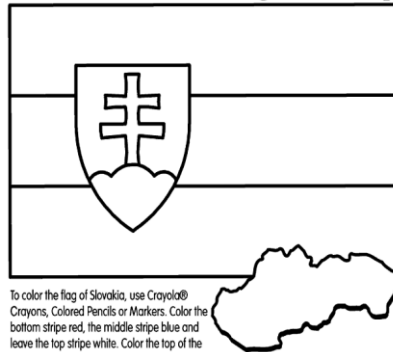

Kód ITMS projektu: 26110130150

Pracovný list

...and this is ME.
Nice to meet you, Max.

1. My name is _____.
(write)

2. I'm a GIRL - BOY.
(circle)

3. I'm _____.
(write/age)

4. My favourite colour is _____.
(draw a line using your favourite colour)

5. My favourite number is _____.
(write)

6. My favourite animal is _____.
(draw)

7. And I'm from _____.
(write)

SLOVAKIA flag & map

This is my flag. (colour)